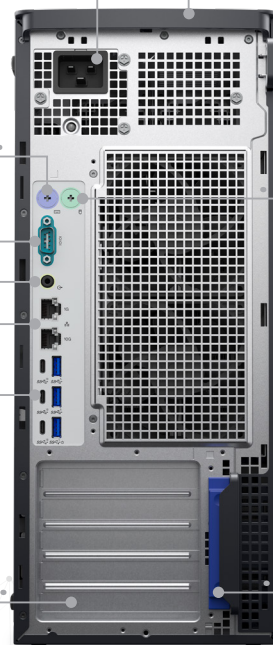

Lockable drive bays

Breathable front bezel

Lockable, tool-less side panel, intrusion detection

Optional optical drive

Power toggle button with LED
HDD activity LED

Universal audio port

(2) USB 3.2 Gen 1 (5gb/s) Type A

(2) USB 3.2 Gen 2 (10gb/s) Type C, one with PowerShare

SD 6.0 card reader

VR and AI Ready

EPEAT Gold certified

Power cord connector

Carrying grip/handle

Keyboard port

Mouse port

Serial power (2x PS2 optional)

Audio line out

RJ45 (1Gb)
RJ45 (10Gb)

(3) USB 3.2 Gen 2 (10Gb/s) Type C
(3) USB 3.2 Gen 1 (5Gb/s) Type A

(5) Expansion card slots

Easy access for expansion slots

PRECISION 7865

Dell Optimizer for Precision

User experience

Front accessible and lockable storage ...
Fast network speeds (1G + 10G Native) ...
USB 3.2 Type C and A ports ...
AMD Advanced Management with DASH ...
Carrying handles