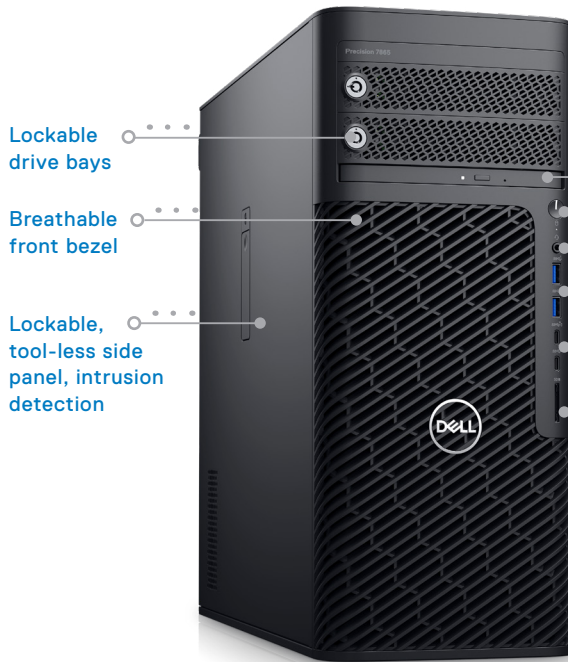

PRECISION

7865

Power your
productivity.

7865

Power your productivity

Create like a pro on the Precision 7865 Tower featuring the powerful AMD Ryzen Threadripper™ PRO 5000 WX-Series Processor. Equipped with professional graphics and advanced thermals for quieter work.

Lockable drive bays

Breathable front bezel

Lockable, tool-less side panel, intrusion detection

Optional optical drive

Power toggle button with LED
HDD activity LED

Universal audio port

(2) USB 3.2 Gen 1 (5gb/s) Type A